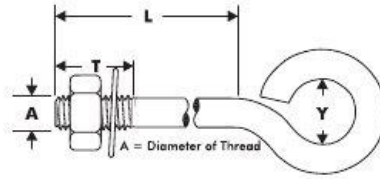

Eye Bolt with Nut & Washer

1/4 BSW

Size (L)	Code	Y	T	ZP	H.D. Gal
Pack Quantity (if available)					
2"	B57 06050??	3/8"	1-1/2"	100	
2-1/2"	B57 06063??	3/8"	1-1/2"	100	
3"	B57 06075??	3/8"	1-1/2"	100	
4"	B57 06100??	3/8"	1-1/2"	100	
4-1/2"	B57 06112??	3/8"	1-1/2"	100	

5/16 BSW

Size (L)	Code	Y	T	ZP	H.D. Gal
Pack Quantity (if available)					
2"	B57 08050??	1/2"	1-1/2"	100	
2-1/2"	B57 08063??	1/2"	1-1/2"	100	
3"	B57 08075??	1/2"	1-1/2"	100	
4"	B57 08100??	1/2"	1-1/2"	100	
4-1/2"	B57 08112??	1/2"	1-1/2"	100	
5"	B57 08125??	1/2"	1-1/2"	100	
6"	B57 08150??	1/2"	1-1/2"	100	

3/8 BSW

Size (L)	Code	Y	T	ZP	H.D. Gal
Pack Quantity (if available)					
2"	B57 10050??	3/4"	1-1/2"		50
3"	B57 10075??	3/4"	1-1/2"		50
3-1/2"	B57 10088??	3/4"	1-1/2"		50
4"	B57 10100??	3/4"	1-1/2"		50
6"	B57 10150??	3/4"	1-1/2"		50
8"	B57 10200??	3/4"	2-1/4"		25
12"	B57 10300??	3/4"	3"		25

Replace ?? With ZP = Zinc Plated, GA = H.D. Gal

Eye Bolt with Nut & Washer

1/2 BSW

Size (L)	Code	Y	T	ZP	H.D. Gal
Pack Quantity (if available)					
3"	B57 12075??	3/4"	2-1/2"		25
4"	B57 12100??	3/4"	2-1/2"		25
5"	B57 12125??	3/4"	2-1/2"		25
6"	B57 12150??	3/4"	2-1/2"		25
8"	B57 12200??	3/4"	2-1/2"		25
9"	B57 12225??	3/4"	2-1/2"		25