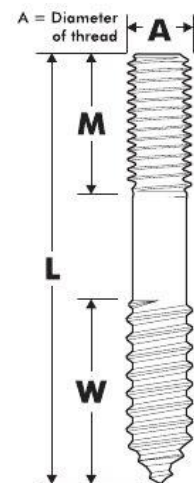

Replace ?? With ZP = Zinc Plated, GA = H.D. Gal

Eye Bolt with Nut & Washer

1/2 BSW

Size (L)	Code	Y	T	ZP	H.D. Gal
Pack Quantity (if available)					
3"	B57 12075??	3/4"	2-1/2"		25
4"	B57 12100??	3/4"	2-1/2"		25
5"	B57 12125??	3/4"	2-1/2"		25
6"	B57 12150??	3/4"	2-1/2"		25
8"	B57 12200??	3/4"	2-1/2"		25
9"	B57 12225??	3/4"	2-1/2"		25

5/8 BSW

Size (L)	Code	Y	T	ZP	H.D. Gal
Pack Quantity (if available)					
4"	B57 16100??	1"	2-1/2"		25

Replace ?? With ZP = Zinc Plated, GA = H.D. Gal

Hook Bolt with Nut

1/4 BSW (A)

Size (L)	Code	T	E	D	ZP
Pack Quantity					
1"	B73 06025ZP	1/2"	45°	3/4"	100
1-1/2"	B73 06038ZP	1"	45°	3/4"	100
2"	B73 06050ZP	1-1/2"	45°	3/4"	100
2-1/2"	B73 06063ZP	1-1/2"	45°	3/4"	100
3"	B73 06075ZP	1-1/2"	45°	3/4"	100
3-1/2"	B73 06088ZP	1-1/2"	45°	3/4"	100
4"	B73 06100ZP	1-1/2"	45°	3/4"	100
4-1/2"	B73 06112ZP	1-1/2"	45°	3/4"	100
5"	B73 06125ZP	1-1/2"	45°	3/4"	100
6"	B73 06150ZP	1-1/2"	45°	3/4"	50
8"	B73 06200ZP	1-1/2"	45°	3/4"	50

J Bolt with Nut

1/4 BSW (A)

Nominal Bore	Code	W	L	T	D	ZP	Pack Qty
1/2"	B72 06012ZP	7/8"	2-3/8"	1-1/2"	3/4"		100
3/4"	B72 06020ZP	1-1/16"	2-3/4"	1-1/2"	3/4"		100
1"	B72 06025ZP	1-3/8"	2-7/8"	1-1/2"	1-1/8"		100
1-1/4"	B72 06032ZP	1-11/16"	3-1/4"	1-1/2"	1-3/8"		100
1-1/2"	B72 06038ZP	1-15/16"	3-3/4"	1-1/2"	1-1/2"		100
1-3/4"	B72 06045ZP	2-5/32"	4-1/8"	1-1/2"	1-5/8"		100
2"	B72 06050ZP	2-3/8"	4-3/8"	1-1/2"	1-7/8"		100

Furniture Lag Screw

1/4 BSW (A)

Size (L)	Code	M	W	ZP	Pack Quantity
2"	F00 06050ZP	1/2"	45°		100
2-1/2"	F00 06063ZP	1"	45°		100
3"	F00 06075ZP	1-1/2"	45°		100

5/16 BSW (A)

Size (L)	Code	M	W	ZP	Pack Quantity
1-3/4"	F00 08045ZP	5/8"	1-1/8"		100
2"	F00 08050ZP	7/8"	1-1/8"		100
2-1/2"	F00 08063ZP	1"	1-1/2"		100
2-3/4"	F00 08069ZP	1-1/4"	1-1/2"		100
3"	F00 08075ZP	1-1/2"	1-1/2"		100
3-1/2"	F00 08088ZP	1-1/4"	1-1/2"		100