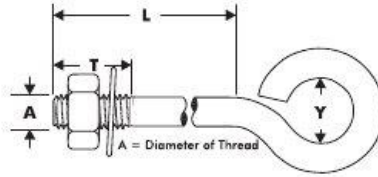

Eye Bolt with Nut & Washer

1/4 BSW

Size (L)	Code	Y	T	ZP	H.D. Gal
Pack Quantity (if available)					
2"	B57 06050??	3/8"	1-1/2"	100	
2-1/2"	B57 06063??	3/8"	1-1/2"	100	
3"	B57 06075??	3/8"	1-1/2"	100	
4"	B57 06100??	3/8"	1-1/2"	100	
4-1/2"	B57 06112??	3/8"	1-1/2"	100	

5/16 BSW

Size (L)	Code	Y	T	ZP	H.D. Gal
Pack Quantity (if available)					
2"	B57 08050??	1/2"	1-1/2"	100	
2-1/2"	B57 08063??	1/2"	1-1/2"	100	
3"	B57 08075??	1/2"	1-1/2"	100	
4"	B57 08100??	1/2"	1-1/2"	100	
4-1/2"	B57 08112??	1/2"	1-1/2"	100	
5"	B57 08125??	1/2"	1-1/2"	100	
6"	B57 08150??	1/2"	1-1/2"	100	

3/8 BSW

Size (L)	Code	Y	T	ZP	H.D. Gal
Pack Quantity (if available)					
2"	B57 10050??	3/4"	1-1/2"		50
3"	B57 10075??	3/4"	1-1/2"		50
3-1/2"	B57 10088??	3/4"	1-1/2"		50
4"	B57 10100??	3/4"	1-1/2"		50
6"	B57 10150??	3/4"	1-1/2"		50
8"	B57 10200??	3/4"	2-1/4"		25
12"	B57 10300??	3/4"	3"		25

Replace ?? With ZP = Zinc Plated, GA = H.D. Gal

Eye Bolt with Nut & Washer

1/2 BSW

Size (L)	Code	Y	T	ZP	H.D. Gal
Pack Quantity (if available)					
3"	B57 12075??	3/4"	2-1/2"		25
4"	B57 12100??	3/4"	2-1/2"		25
5"	B57 12125??	3/4"	2-1/2"		25
6"	B57 12150??	3/4"	2-1/2"		25
8"	B57 12200??	3/4"	2-1/2"		25
9"	B57 12225??	3/4"	2-1/2"		25