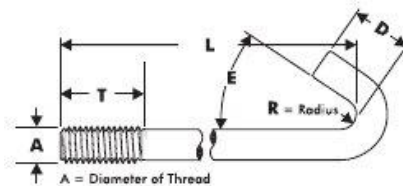

3/8 BSW

Size (L)	Code	Y	T	ZP	H.D. Gal
Pack Quantity (if available)					
2"	B57 10050??	3/4"	1-1/2"		50
3"	B57 10075??	3/4"	1-1/2"		50
3-1/2"	B57 10088??	3/4"	1-1/2"		50
4"	B57 10100??	3/4"	1-1/2"		50
6"	B57 10150??	3/4"	1-1/2"		50
8"	B57 10200??	3/4"	2-1/4"		25
12"	B57 10300??	3/4"	3"		25

Replace ?? With ZP = Zinc Plated, GA = H.D. Gal

Eye Bolt with Nut & Washer

1/2 BSW

Size (L)	Code	Y	T	ZP	H.D. Gal
Pack Quantity (if available)					
3"	B57 12075??	3/4"	2-1/2"		25
4"	B57 12100??	3/4"	2-1/2"		25
5"	B57 12125??	3/4"	2-1/2"		25
6"	B57 12150??	3/4"	2-1/2"		25
8"	B57 12200??	3/4"	2-1/2"		25
9"	B57 12225??	3/4"	2-1/2"		25

5/8 BSW

Size (L)	Code	Y	T	ZP	H.D. Gal
Pack Quantity (if available)					
4"	B57 16100??	1"	2-1/2"		25

Replace ?? With ZP = Zinc Plated, GA = H.D. Gal

Hook Bolt with Nut

1/4 BSW (A)

Size (L)	Code	T	E	D	ZP
Pack Quantity					
1"	B73 06025ZP	1/2"	45°	3/4"	100
1-1/2"	B73 06038ZP	1"	45°	3/4"	100
2"	B73 06050ZP	1-1/2"	45°	3/4"	100
2-1/2"	B73 06063ZP	1-1/2"	45°	3/4"	100
3"	B73 06075ZP	1-1/2"	45°	3/4"	100
3-1/2"	B73 06088ZP	1-1/2"	45°	3/4"	100
4"	B73 06100ZP	1-1/2"	45°	3/4"	100
4-1/2"	B73 06112ZP	1-1/2"	45°	3/4"	100
5"	B73 06125ZP	1-1/2"	45°	3/4"	100
6"	B73 06150ZP	1-1/2"	45°	3/4"	50
8"	B73 06200ZP	1-1/2"	45°	3/4"	50

J Bolt with Nut

1/4 BSW (A)

Nominal Bore	Code	W	L	T	D	ZP	Pack Qty
1/2"	B72 06012ZP	7/8"	2-3/8"	1-1/2"	3/4"		100
3/4"	B72 06020ZP	1-1/16"	2-3/4"	1-1/2"	3/4"		100
1"	B72 06025ZP	1-3/8"	2-7/8"	1-1/2"	1-1/8"		100
1-1/4"	B72 06032ZP	1-11/16"	3-1/4"	1-1/2"	1-3/8"		100
1-1/2"	B72 06038ZP	1-15/16"	3-3/4"	1-1/2"	1-1/2"		100
1-3/4"	B72 06045ZP	2-5/32"	4-1/8"	1-1/2"	1-5/8"		100
2"	B72 06050ZP	2-3/8"	4-3/8"	1-1/2"	1-7/8"		100