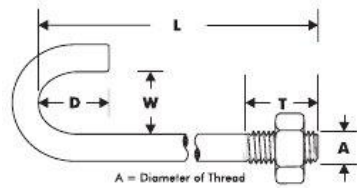

3/8 BSW

Size (L)	Code	Y	T	ZP	H.D. Gal
Pack Quantity (if available)					
2"	B57 10050??	3/4"	1-1/2"		50
3"	B57 10075??	3/4"	1-1/2"		50
3-1/2"	B57 10088??	3/4"	1-1/2"		50
4"	B57 10100??	3/4"	1-1/2"		50
6"	B57 10150??	3/4"	1-1/2"		50
8"	B57 10200??	3/4"	2-1/4"		25
12"	B57 10300??	3/4"	3"		25

Replace ?? With ZP = Zinc Plated, GA = H.D. Gal

Eye Bolt with Nut & Washer

1/2 BSW

Size (L)	Code	Y	T	ZP	H.D. Gal
Pack Quantity (if available)					
3"	B57 12075??	3/4"	2-1/2"		25
4"	B57 12100??	3/4"	2-1/2"		25
5"	B57 12125??	3/4"	2-1/2"		25
6"	B57 12150??	3/4"	2-1/2"		25
8"	B57 12200??	3/4"	2-1/2"		25
9"	B57 12225??	3/4"	2-1/2"		25

5/8 BSW

Size (L)	Code	Y	T	ZP	H.D. Gal
Pack Quantity (if available)					
4"	B57 16100??	1"	2-1/2"		25

Replace ?? With ZP = Zinc Plated, GA = H.D. Gal

Hook Bolt with Nut

1/4 BSW (A)

Size (L)	Code	T	E	D	ZP
Pack Quantity					
1"	B73 06025ZP	1/2"	45°	3/4"	100
1-1/2"	B73 06038ZP	1"	45°	3/4"	100
2"	B73 06050ZP	1-1/2"	45°	3/4"	100
2-1/2"	B73 06063ZP	1-1/2"	45°	3/4"	100
3"	B73 06075ZP	1-1/2"	45°	3/4"	100
3-1/2"	B73 06088ZP	1-1/2"	45°	3/4"	100
4"	B73 06100ZP	1-1/2"	45°	3/4"	100
4-1/2"	B73 06112ZP	1-1/2"	45°	3/4"	100
5"	B73 06125ZP	1-1/2"	45°	3/4"	100
6"	B73 06150ZP	1-1/2"	45°	3/4"	50
8"	B73 06200ZP	1-1/2"	45°	3/4"	50

J Bolt with Nut

1/4 BSW (A)

Nominal Bore	Code	W	L	T	D	ZP	Pack Qty
1/2"	B72 06012ZP	7/8"	2-3/8"	1-1/2"	3/4"		100
3/4"	B72 06020ZP	1-1/16"	2-3/4"	1-1/2"	3/4"		100
1"	B72 06025ZP	1-3/8"	2-7/8"	1-1/2"	1-1/8"		100
1-1/4"	B72 06032ZP	1-11/16"	3-1/4"	1-1/2"	1-3/8"		100
1-1/2"	B72 06038ZP	1-15/16"	3-3/4"	1-1/2"	1-1/2"		100
1-3/4"	B72 06045ZP	2-5/32"	4-1/8"	1-1/2"	1-5/8"		100
2"	B72 06050ZP	2-3/8"	4-3/8"	1-1/2"	1-7/8"		100