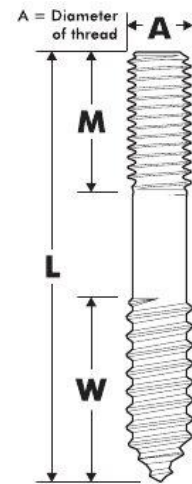

Replace ?? With ZP = Zinc Plated, GA = H.D. Gal

Eye Bolt with Nut & Washer

1/2 BSW

Size (L)	Code	Y	T	ZP	H.D. Gal
Pack Quantity (if available)					
3"	B57 12075??	3/4"	2-1/2"		25
4"	B57 12100??	3/4"	2-1/2"		25
5"	B57 12125??	3/4"	2-1/2"		25
6"	B57 12150??	3/4"	2-1/2"		25
8"	B57 12200??	3/4"	2-1/2"		25
9"	B57 12225??	3/4"	2-1/2"		25

5/8 BSW

Size (L)	Code	Y	T	ZP	H.D. Gal
Pack Quantity (if available)					
4"	B57 16100??	1"	2-1/2"		25

Replace ?? With ZP = Zinc Plated, GA = H.D. Gal

Hook Bolt with Nut

1/4 BSW (A)

Size (L)	Code	T	E	D	ZP
Pack Quantity					
1"	B73 06025ZP	1/2"	45°	3/4"	100
1-1/2"	B73 06038ZP	1"	45°	3/4"	100
2"	B73 06050ZP	1-1/2"	45°	3/4"	100
2-1/2"	B73 06063ZP	1-1/2"	45°	3/4"	100
3"	B73 06075ZP	1-1/2"	45°	3/4"	100
3-1/2"	B73 06088ZP	1-1/2"	45°	3/4"	100
4"	B73 06100ZP	1-1/2"	45°	3/4"	100
4-1/2"	B73 06112ZP	1-1/2"	45°	3/4"	100
5"	B73 06125ZP	1-1/2"	45°	3/4"	100
6"	B73 06150ZP	1-1/2"	45°	3/4"	50
8"	B73 06200ZP	1-1/2"	45°	3/4"	50

J Bolt with Nut

1/4 BSW (A)

Nominal Bore	Code	W	L	T	D	ZP	Pack Qty
1/2"	B72 06012ZP	7/8"	2-3/8"	1-1/2"	3/4"		100
3/4"	B72 06020ZP	1-1/16"	2-3/4"	1-1/2"	3/4"		100
1"	B72 06025ZP	1-3/8"	2-7/8"	1-1/2"	1-1/8"		100
1-1/4"	B72 06032ZP	1-11/16"	3-1/4"	1-1/2"	1-3/8"		100
1-1/2"	B72 06038ZP	1-15/16"	3-3/4"	1-1/2"	1-1/2"		100
1-3/4"	B72 06045ZP	2-5/32"	4-1/8"	1-1/2"	1-5/8"		100
2"	B72 06050ZP	2-3/8"	4-3/8"	1-1/2"	1-7/8"		100

Furniture Lag Screw

1/4 BSW (A)

Size (L)	Code	M	W	ZP	Pack Quantity
2"	F00 06050ZP	1/2"	45°		100
2-1/2"	F00 06063ZP	1"	45°		100
3"	F00 06075ZP	1-1/2"	45°		100

5/16 BSW (A)

Size (L)	Code	M	W	ZP	Pack Quantity
1-3/4"	F00 08045ZP	5/8"	1-1/8"		100
2"	F00 08050ZP	7/8"	1-1/8"		100
2-1/2"	F00 08063ZP	1"	1-1/2"		100
2-3/4"	F00 08069ZP	1-1/4"	1-1/2"		100
3"	F00 08075ZP	1-1/2"	1-1/2"		100
3-1/2"	F00 08088ZP	1-1/4"	1-1/2"		100