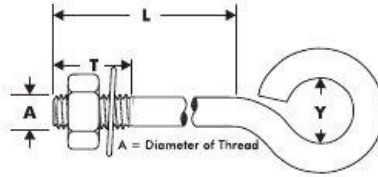

Eye Bolt with Nut & Washer

1/4 BSW

Size (L)	Code	Y	T	ZP	H.D. Gal
Pack Quantity (if available)					
2"	B57 06050??	3/8"	1-1/2"	100	
2-1/2"	B57 06063??	3/8"	1-1/2"	100	
3"	B57 06075??	3/8"	1-1/2"	100	
4"	B57 06100??	3/8"	1-1/2"	100	
4-1/2"	B57 06112??	3/8"	1-1/2"	100	

5/16 BSW

Size (L)	Code	Y	T	ZP	H.D. Gal
Pack Quantity (if available)					
2"	B57 08050??	1/2"	1-1/2"	100	
2-1/2"	B57 08063??	1/2"	1-1/2"	100	
3"	B57 08075??	1/2"	1-1/2"	100	
4"	B57 08100??	1/2"	1-1/2"	100	
4-1/2"	B57 08112??	1/2"	1-1/2"	100	
5"	B57 08125??	1/2"	1-1/2"	100	
6"	B57 08150??	1/2"	1-1/2"	100	

3/8 BSW

Size (L)	Code	Y	T	ZP	H.D. Gal
Pack Quantity (if available)					
2"	B57 10050??	3/4"	1-1/2"		50
3"	B57 10075??	3/4"	1-1/2"		50
3-1/2"	B57 10088??	3/4"	1-1/2"		50
4"	B57 10100??	3/4"	1-1/2"		50
6"	B57 10150??	3/4"	1-1/2"		50
8"	B57 10200??	3/4"	2-1/4"		25
12"	B57 10300??	3/4"	3"		25

Replace ?? With ZP = Zinc Plated, GA = H.D. Gal

Eye Bolt with Nut & Washer

1/2 BSW

Size (L)	Code	Y	T	ZP	H.D. Gal
Pack Quantity (if available)					
3"	B57 12075??	3/4"	2-1/2"		25
4"	B57 12100??	3/4"	2-1/2"		25
5"	B57 12125??	3/4"	2-1/2"		25
6"	B57 12150??	3/4"	2-1/2"		25
8"	B57 12200??	3/4"	2-1/2"		25
9"	B57 12225??	3/4"	2-1/2"		25