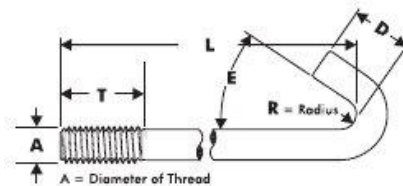

3/8 BSW

Size (L)	Code	Y	T	ZP	H.D. Gal
Pack Quantity (if available)					
2"	B57 10050??	3/4"	1-1/2"		50
3"	B57 10075??	3/4"	1-1/2"		50
3-1/2"	B57 10088??	3/4"	1-1/2"		50
4"	B57 10100??	3/4"	1-1/2"		50
6"	B57 10150??	3/4"	1-1/2"		50
8"	B57 10200??	3/4"	2-1/4"		25
12"	B57 10300??	3/4"	3"		25

Replace ?? With ZP = Zinc Plated, GA = H.D. Gal

Eye Bolt with Nut & Washer

1/2 BSW

Size (L)	Code	Y	T	ZP	H.D. Gal
Pack Quantity (if available)					
3"	B57 12075??	3/4"	2-1/2"		25
4"	B57 12100??	3/4"	2-1/2"		25
5"	B57 12125??	3/4"	2-1/2"		25
6"	B57 12150??	3/4"	2-1/2"		25
8"	B57 12200??	3/4"	2-1/2"		25
9"	B57 12225??	3/4"	2-1/2"		25

5/8 BSW

Size (L)	Code	Y	T	ZP	H.D. Gal
Pack Quantity (if available)					
4"	B57 16100??	1"	2-1/2"		25

Replace ?? With ZP = Zinc Plated, GA = H.D. Gal

Hook Bolt with Nut

1/4 BSW (A)

Size (L)	Code	T	E	D	ZP
Pack Quantity					
1"	B73 06025ZP	1/2"	45°	3/4"	100
1-1/2"	B73 06038ZP	1"	45°	3/4"	100
2"	B73 06050ZP	1-1/2"	45°	3/4"	100
2-1/2"	B73 06063ZP	1-1/2"	45°	3/4"	100
3"	B73 06075ZP	1-1/2"	45°	3/4"	100
3-1/2"	B73 06088ZP	1-1/2"	45°	3/4"	100
4"	B73 06100ZP	1-1/2"	45°	3/4"	100
4-1/2"	B73 06112ZP	1-1/2"	45°	3/4"	100
5"	B73 06125ZP	1-1/2"	45°	3/4"	100
6"	B73 06150ZP	1-1/2"	45°	3/4"	50
8"	B73 06200ZP	1-1/2"	45°	3/4"	50

J Bolt with Nut

1/4 BSW (A)

Nominal Bore	Code	W	L	T	D	ZP	Pack Qty
1/2"	B72 06012ZP	7/8"	2-3/8"	1-1/2"	3/4"		100
3/4"	B72 06020ZP	1-1/16"	2-3/4"	1-1/2"	3/4"		100
1"	B72 06025ZP	1-3/8"	2-7/8"	1-1/2"	1-1/8"		100
1-1/4"	B72 06032ZP	1-11/16"	3-1/4"	1-1/2"	1-3/8"		100
1-1/2"	B72 06038ZP	1-15/16"	3-3/4"	1-1/2"	1-1/2"		100
1-3/4"	B72 06045ZP	2-5/32"	4-1/8"	1-1/2"	1-5/8"		100
2"	B72 06050ZP	2-3/8"	4-3/8"	1-1/2"	1-7/8"		100