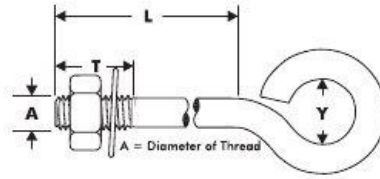

Eye Bolt with Nut & Washer

1/4 BSW

Size (L)	Code	Y	T	ZP	H.D. Gal
Pack Quantity (if available)					
2"	B57 06050??	3/8"	1-1/2"	100	
2-1/2"	B57 06063??	3/8"	1-1/2"	100	
3"	B57 06075??	3/8"	1-1/2"	100	
4"	B57 06100??	3/8"	1-1/2"	100	
4-1/2"	B57 06112??	3/8"	1-1/2"	100	

5/16 BSW

Size (L)	Code	Y	T	ZP	H.D. Gal
Pack Quantity (if available)					
2"	B57 08050??	1/2"	1-1/2"	100	
2-1/2"	B57 08063??	1/2"	1-1/2"	100	
3"	B57 08075??	1/2"	1-1/2"	100	
4"	B57 08100??	1/2"	1-1/2"	100	
4-1/2"	B57 08112??	1/2"	1-1/2"	100	
5"	B57 08125??	1/2"	1-1/2"	100	
6"	B57 08150??	1/2"	1-1/2"	100	

3/8 BSW

Size (L)	Code	Y	T	ZP	H.D. Gal
Pack Quantity (if available)					
2"	B57 10050??	3/4"	1-1/2"		50
3"	B57 10075??	3/4"	1-1/2"		50
3-1/2"	B57 10088??	3/4"	1-1/2"		50
4"	B57 10100??	3/4"	1-1/2"		50
6"	B57 10150??	3/4"	1-1/2"		50
8"	B57 10200??	3/4"	2-1/4"		25
12"	B57 10300??	3/4"	3"		25

Replace ?? With ZP = Zinc Plated, GA = H.D. Gal

Eye Bolt with Nut & Washer

1/2 BSW

Size (L)	Code	Y	T	ZP	H.D. Gal
Pack Quantity (if available)					
3"	B57 12075??	3/4"	2-1/2"		25
4"	B57 12100??	3/4"	2-1/2"		25
5"	B57 12125??	3/4"	2-1/2"		25
6"	B57 12150??	3/4"	2-1/2"		25
8"	B57 12200??	3/4"	2-1/2"		25
9"	B57 12225??	3/4"	2-1/2"		25