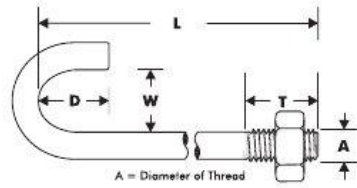

3/8 BSW

Size (L)	Code	Y	T	ZP	H.D. Gal
Pack Quantity (if available)					
2"	B57 10050??	3/4"	1-1/2"		50
3"	B57 10075??	3/4"	1-1/2"		50
3-1/2"	B57 10088??	3/4"	1-1/2"		50
4"	B57 10100??	3/4"	1-1/2"		50
6"	B57 10150??	3/4"	1-1/2"		50
8"	B57 10200??	3/4"	2-1/4"		25
12"	B57 10300??	3/4"	3"		25

Replace ?? With ZP = Zinc Plated, GA = H.D. Gal

Eye Bolt with Nut & Washer

1/2 BSW

Size (L)	Code	Y	T	ZP	H.D. Gal
Pack Quantity (if available)					
3"	B57 12075??	3/4"	2-1/2"		25
4"	B57 12100??	3/4"	2-1/2"		25
5"	B57 12125??	3/4"	2-1/2"		25
6"	B57 12150??	3/4"	2-1/2"		25
8"	B57 12200??	3/4"	2-1/2"		25
9"	B57 12225??	3/4"	2-1/2"		25

5/8 BSW

Size (L)	Code	Y	T	ZP	H.D. Gal
Pack Quantity (if available)					
4"	B57 16100??	1"	2-1/2"		25

Replace ?? With ZP = Zinc Plated, GA = H.D. Gal

Hook Bolt with Nut

1/4 BSW (A)

Size (L)	Code	T	E	D	ZP
Pack Quantity					
1"	B73 06025ZP	1/2"	45°	3/4"	100
1-1/2"	B73 06038ZP	1"	45°	3/4"	100
2"	B73 06050ZP	1-1/2"	45°	3/4"	100
2-1/2"	B73 06063ZP	1-1/2"	45°	3/4"	100
3"	B73 06075ZP	1-1/2"	45°	3/4"	100
3-1/2"	B73 06088ZP	1-1/2"	45°	3/4"	100
4"	B73 06100ZP	1-1/2"	45°	3/4"	100
4-1/2"	B73 06112ZP	1-1/2"	45°	3/4"	100
5"	B73 06125ZP	1-1/2"	45°	3/4"	100
6"	B73 06150ZP	1-1/2"	45°	3/4"	50
8"	B73 06200ZP	1-1/2"	45°	3/4"	50

J Bolt with Nut

1/4 BSW (A)

Nominal Bore	Code	W	L	T	D	ZP	Pack Qty
1/2"	B72 06012ZP	7/8"	2-3/8"	1-1/2"	3/4"		100
3/4"	B72 06020ZP	1-1/16"	2-3/4"	1-1/2"	3/4"		100
1"	B72 06025ZP	1-3/8"	2-7/8"	1-1/2"	1-1/8"		100
1-1/4"	B72 06032ZP	1-11/16"	3-1/4"	1-1/2"	1-3/8"		100
1-1/2"	B72 06038ZP	1-15/16"	3-3/4"	1-1/2"	1-1/2"		100
1-3/4"	B72 06045ZP	2-5/32"	4-1/8"	1-1/2"	1-5/8"		100
2"	B72 06050ZP	2-3/8"	4-3/8"	1-1/2"	1-7/8"		100